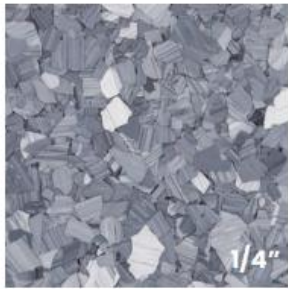

marble FLAKE

This unique collection of variegated FLAKE brings sophistication and subtlety to resinous performance flooring. The organic hues of browns and grays recreate the look of natural stone and provide a modern and stylish finish. TORGINOL® marble FLAKE redefines the multifunctional standard, combining style and endurance with performance flooring materials.

Basalt
F9309

Dolerite
F9311

Schist
F9307

Garnet
F9305

Pumice
F9303

Obsidian
F9304

Feldspar
F9203

Carbon
F9202