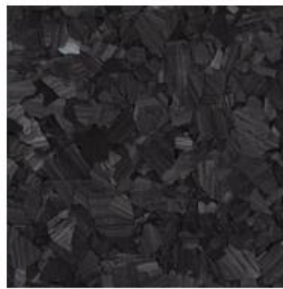

marble FLAKE

This unique collection of variegated FLAKE brings sophistication and subtlety to resinous performance flooring. The organic hues of browns and grays recreate the look of natural stone and provide a modern and stylish finish. TORGINOL® marble FLAKE redefines the multifunctional standard, combining style and endurance with performance flooring materials.

Basalt
F9309

Dolerite
F9311

Schist
F9307

Garnet
F9305

Pumice
F9303

Obsidian
F9304

Feldspar
F9203

Carbon
F9202