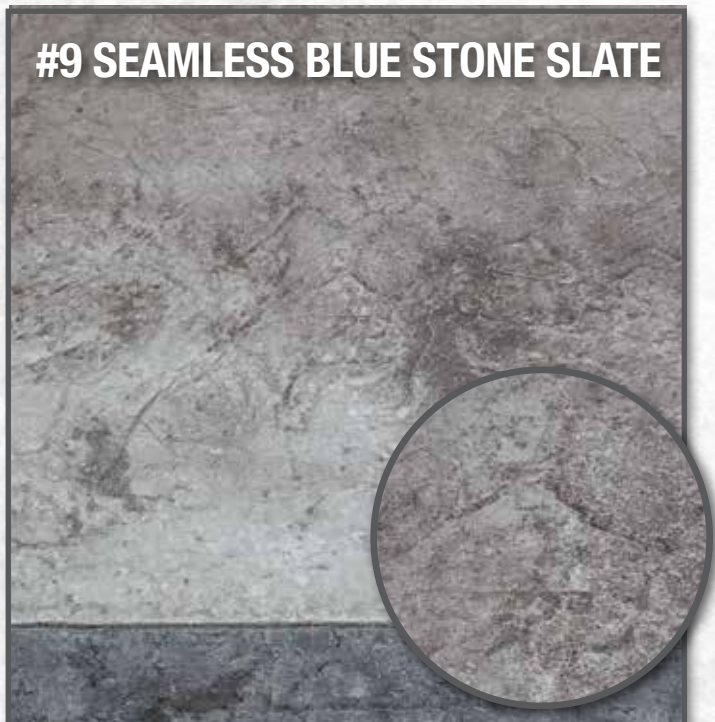

#14 EUROPEAN FAN

- European Fan Small Stone Stamp
- Chestnut Medium Integral Color
- Charcoal Powder Release Color

#15 ARIZONA FLAGSTONE

- Arizona Flagstone Stamp
- Chestnut Dark Integral Color
- Charcoal Powder Release Color

#4 ROMAN SLATE TEXTURE

- Roman Slate Texture Stamp
- Sandy Buff Integral Color
- Chocolate Powder Release Color
- Border: Belgium Slate Tile Band
- Espresso Eco-Stain

#6 LA HABRA ASHLAR SLATE

- La Habra Ashlar Slate Stamp
- Chocolate Light Integral Color
- Charcoal Powder Release Color

#11 ROMAN ASHLAR SLATE

- Roman Ashlar Slate Stamp
- Chestnut Light Integral Color
- Chocolate Powder Release Color

#8 RANDOM BLUE STONE

- Random Blue Stone Stamp
- Gun Metal Light Integral Color
- Green Slate Powder Release Color

#9 SEAMLESS BLUE STONE SLATE

- Seamless Blue Stone Stamp
- Gun Metal Light Integral Color
- Charcoal Powder Release Color

#12 APPIAN COBBLESTONE

- Appian Cobblestone Stamp
- Caramel Buff Medium Integral Color
- Charcoal Powder Release Color